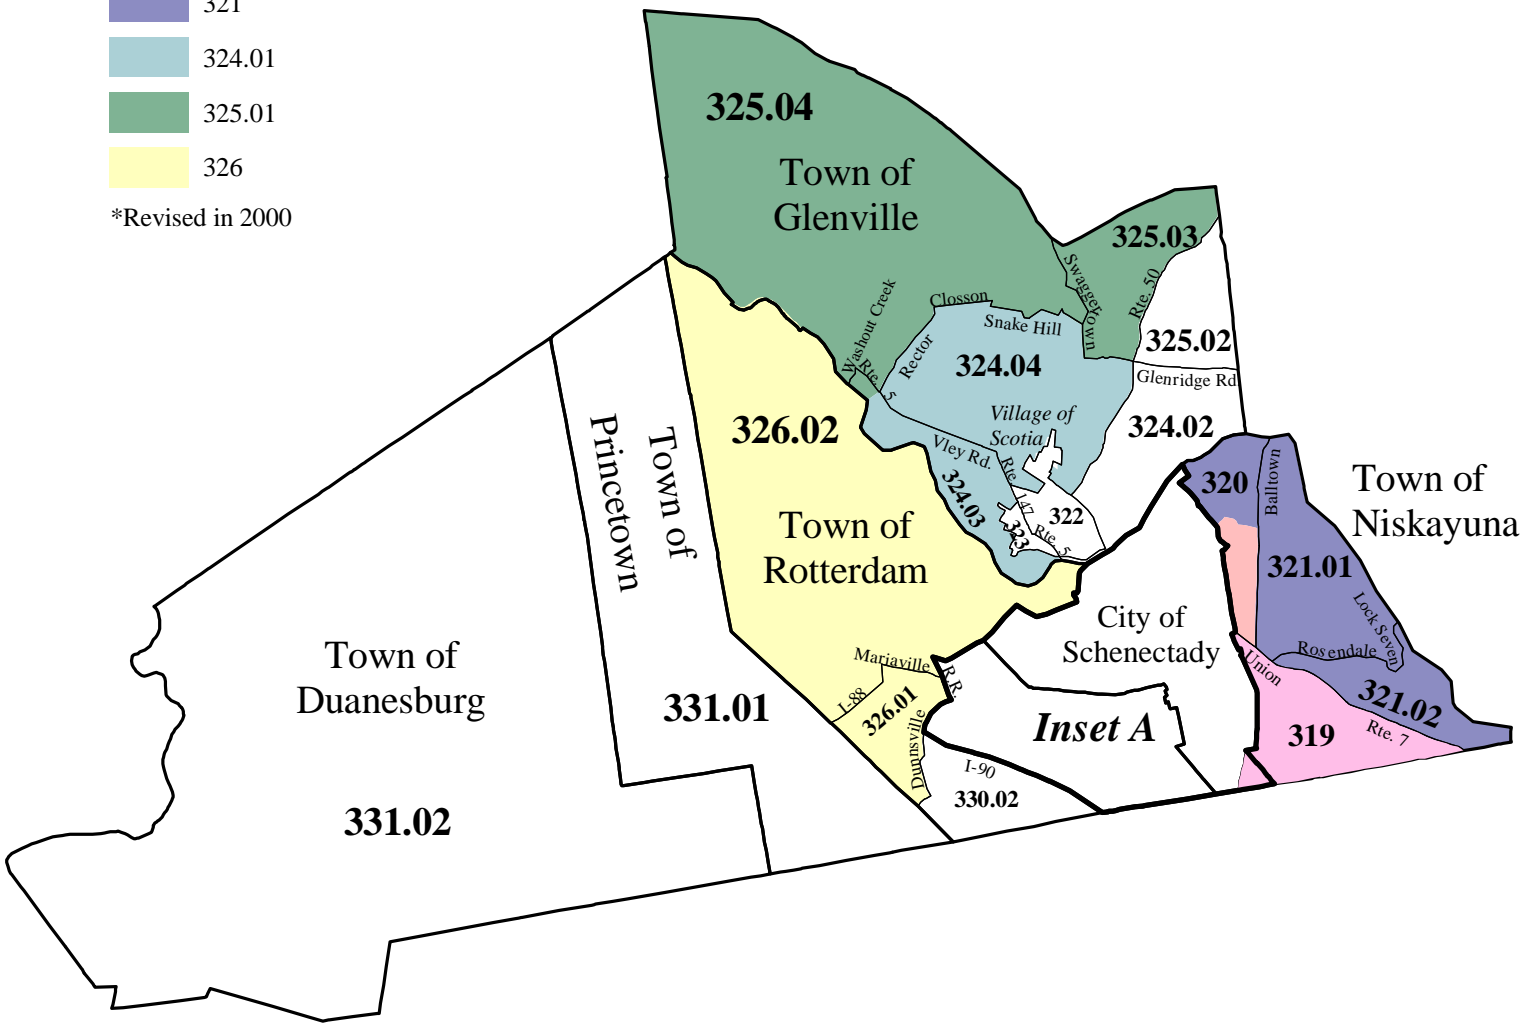

Schenectady County 2000 Census Tracts

-  Inset Boundary
-  Municipal Boundaries
-  Census Tract Boundaries

1990 Census Tracts*

-  319
-  320
-  321
-  324.01
-  325.01
-  326

*Revised in 2000

Prepared by the Capital District
Regional Planning Commission