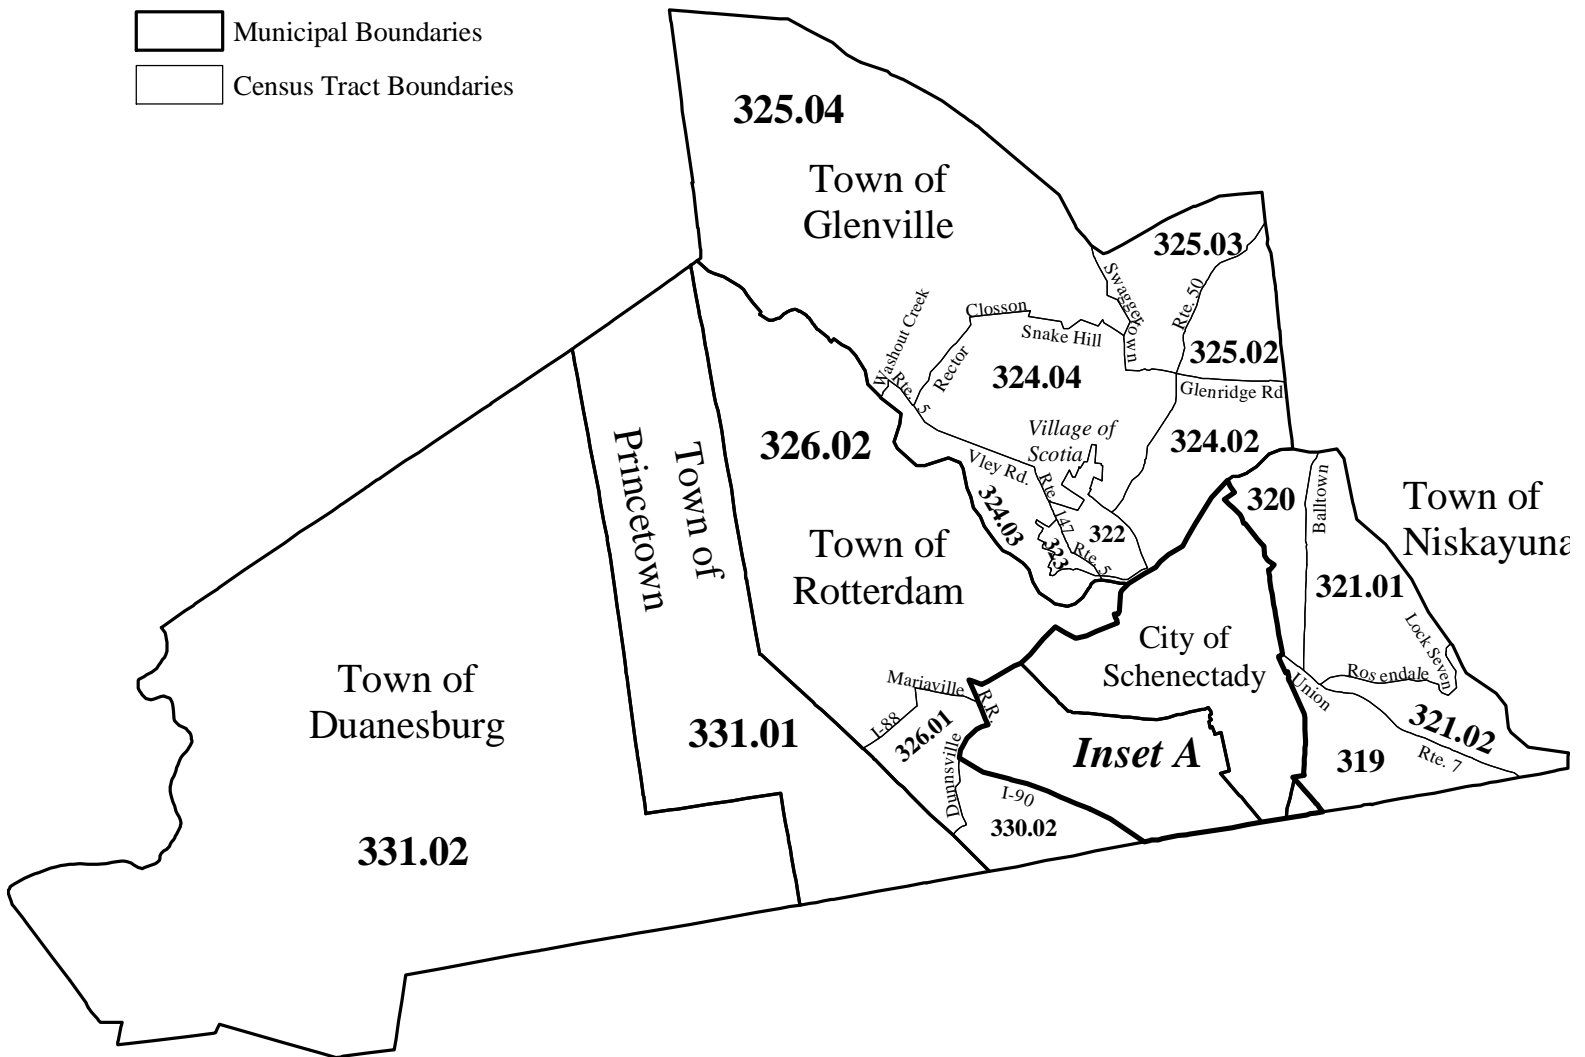

Schenectady County 2000 Census Tracts

-  Inset Boundary
-  Municipal Boundaries
-  Census Tract Boundaries

Prepared by the Capital District
Regional Planning Commission