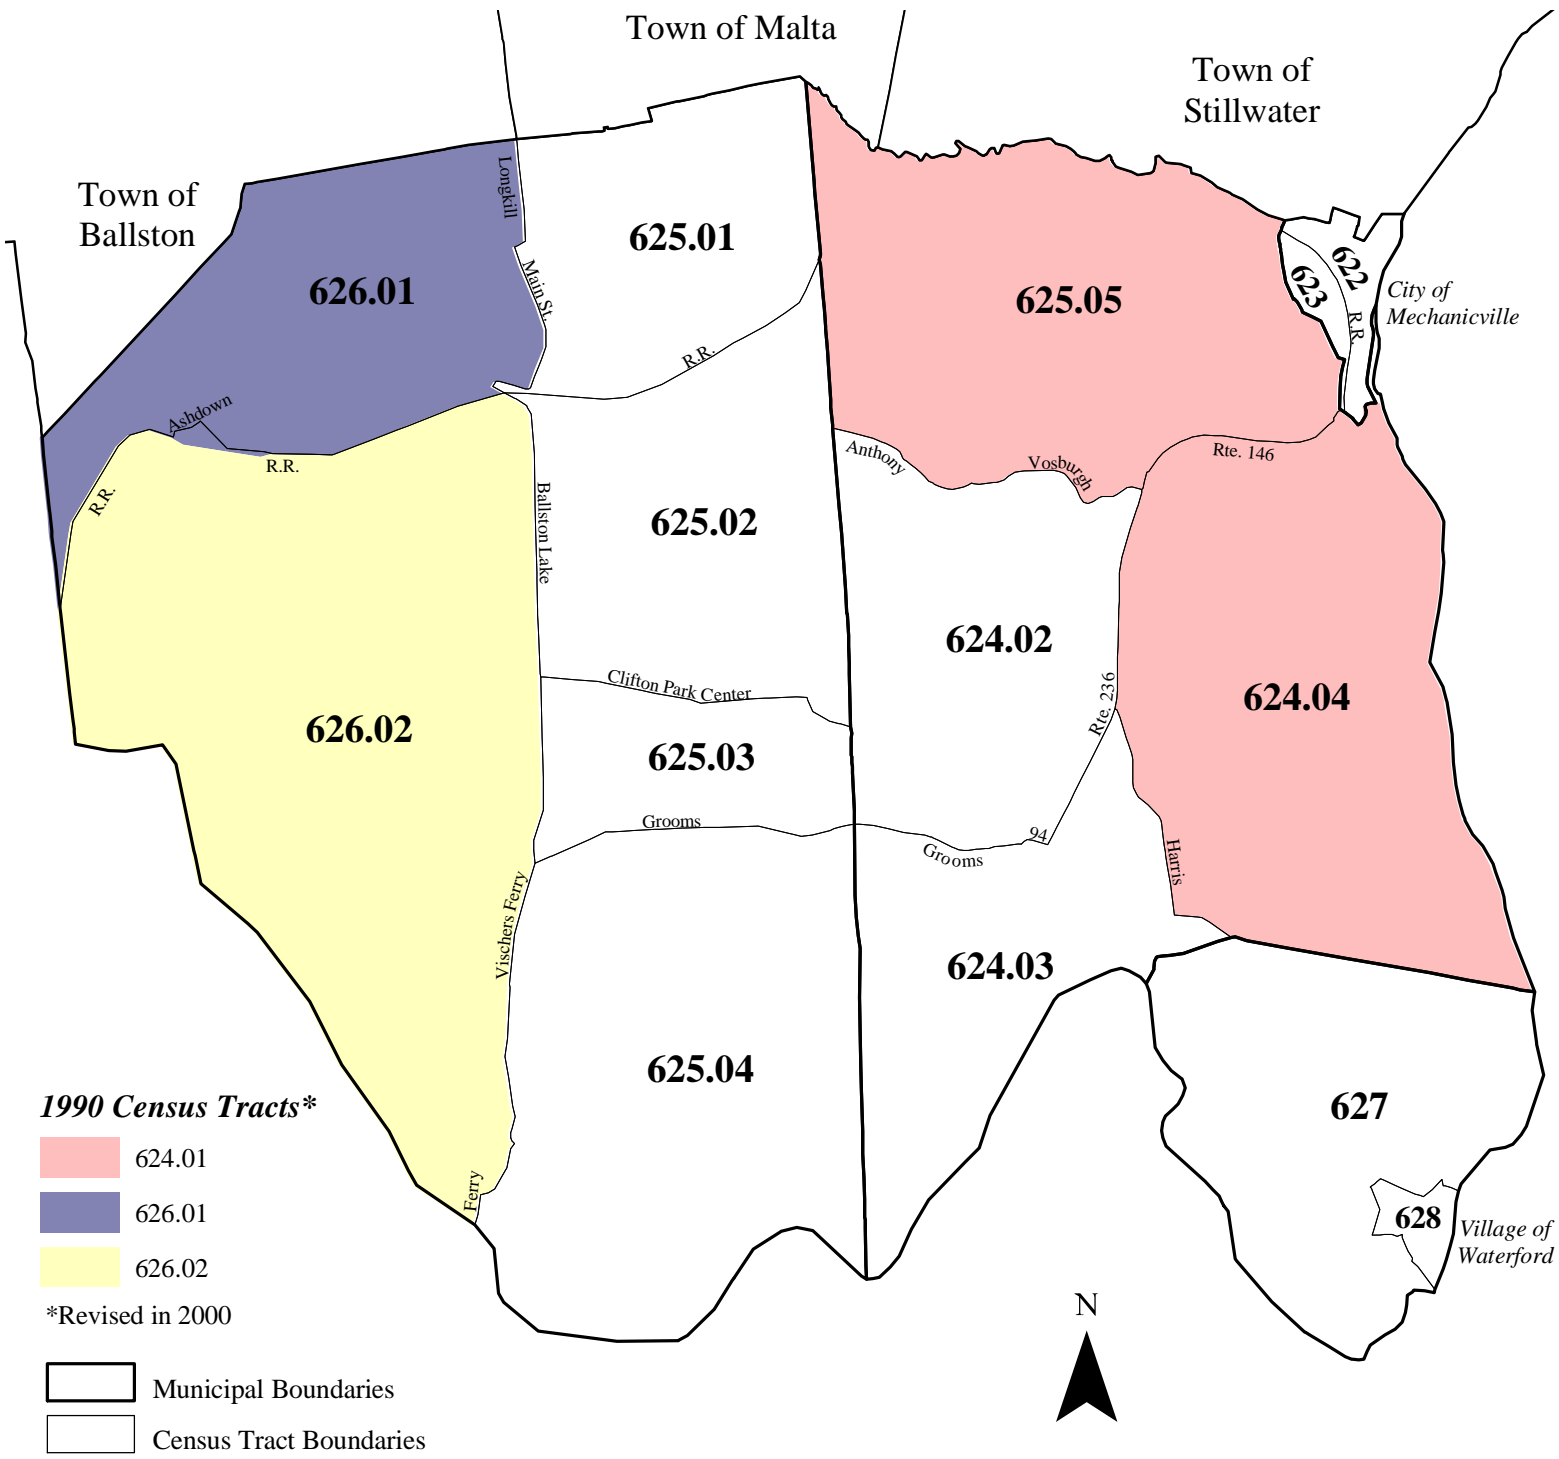

Saratoga County 2000 Census Tracts

Inset B

City of Mechanicville; Towns of Clifton Park, Halfmoon, & Waterford; and the Village of Waterford

1990 Census Tracts*

- 624.01
- 626.01
- 626.02

*Revised in 2000

- Municipal Boundaries
- Census Tract Boundaries

Prepared by the Capital District
Regional Planning Commission