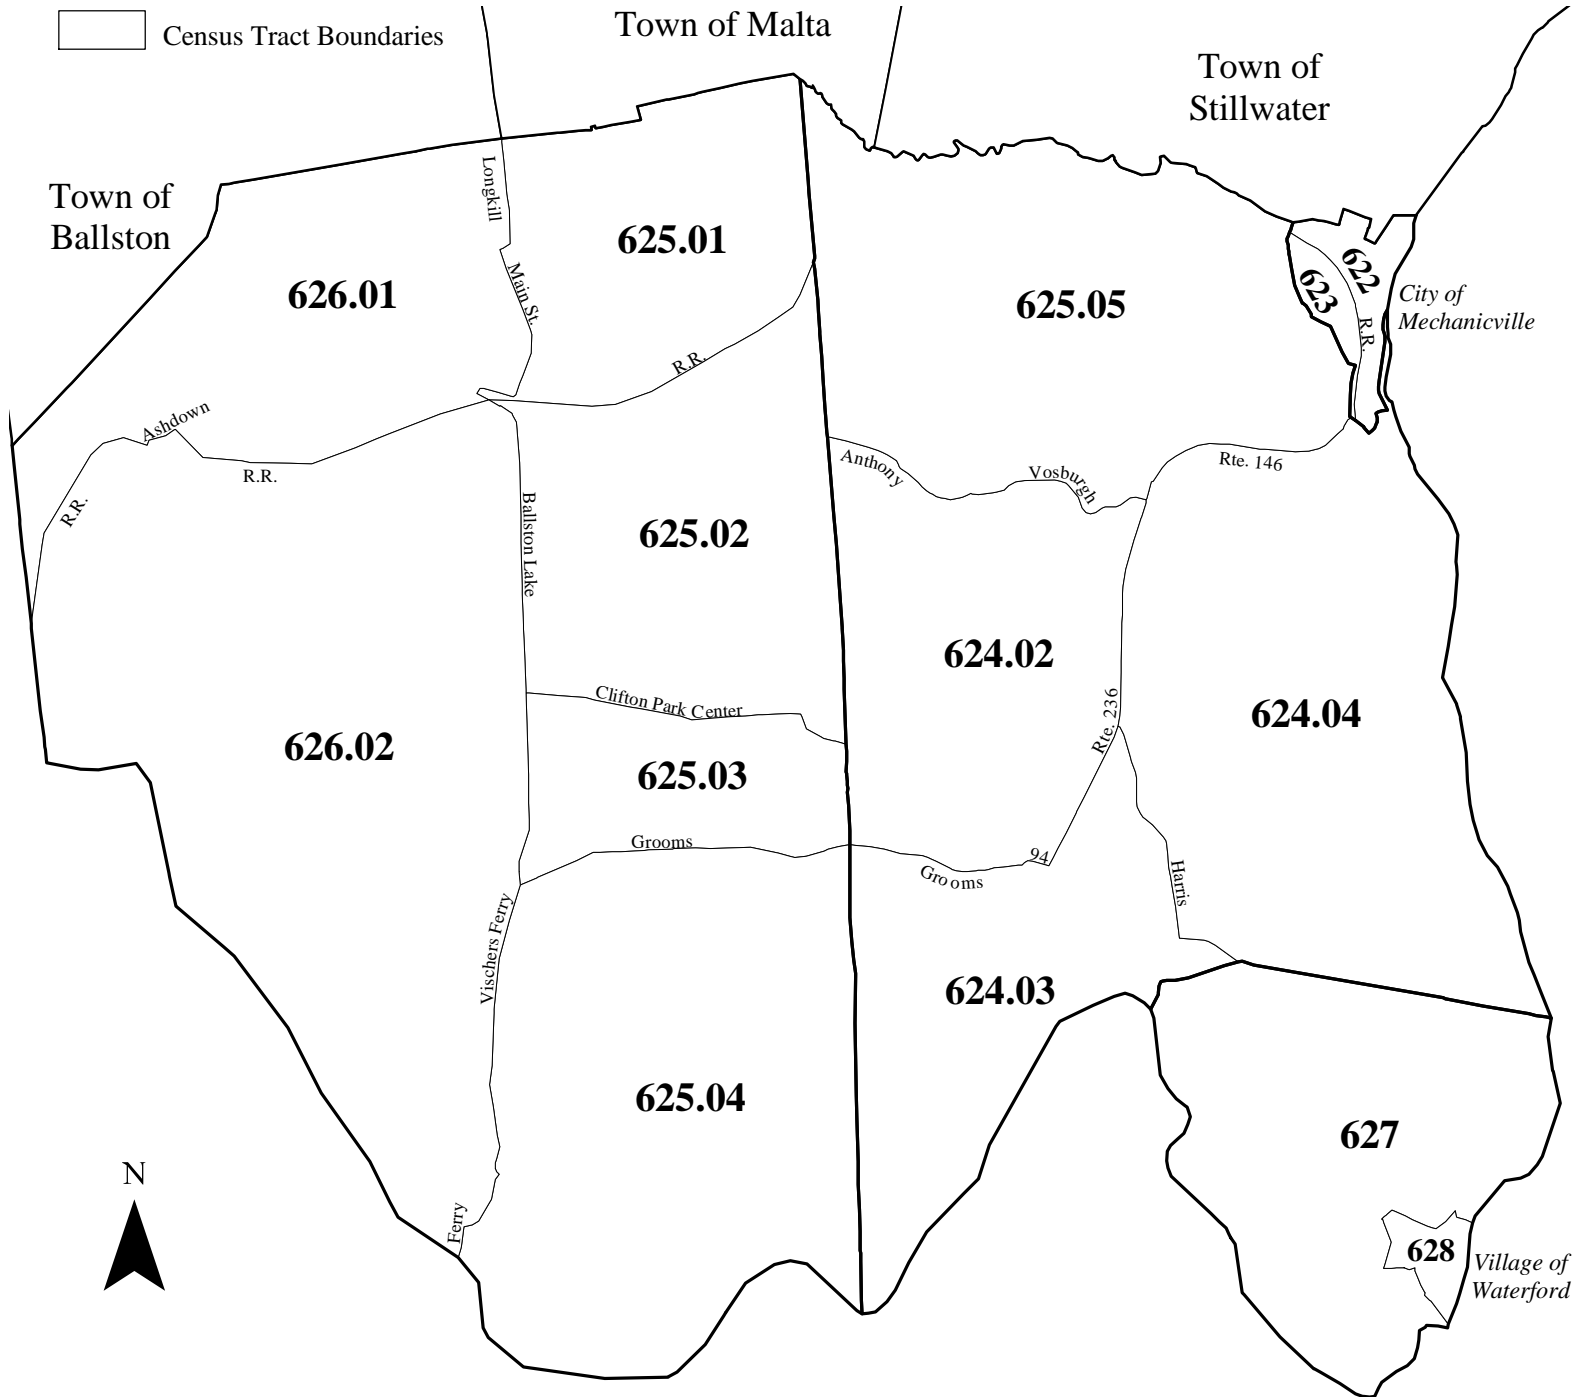

Saratoga County 2000 Census Tracts

Inset B

City of Mechanicville; Towns of Clifton Park, Halfmoon, & Waterford; and the Village of Waterford

-  Municipal Boundaries
-  Census Tract Boundaries

Prepared by the Capital District
Regional Planning Commission