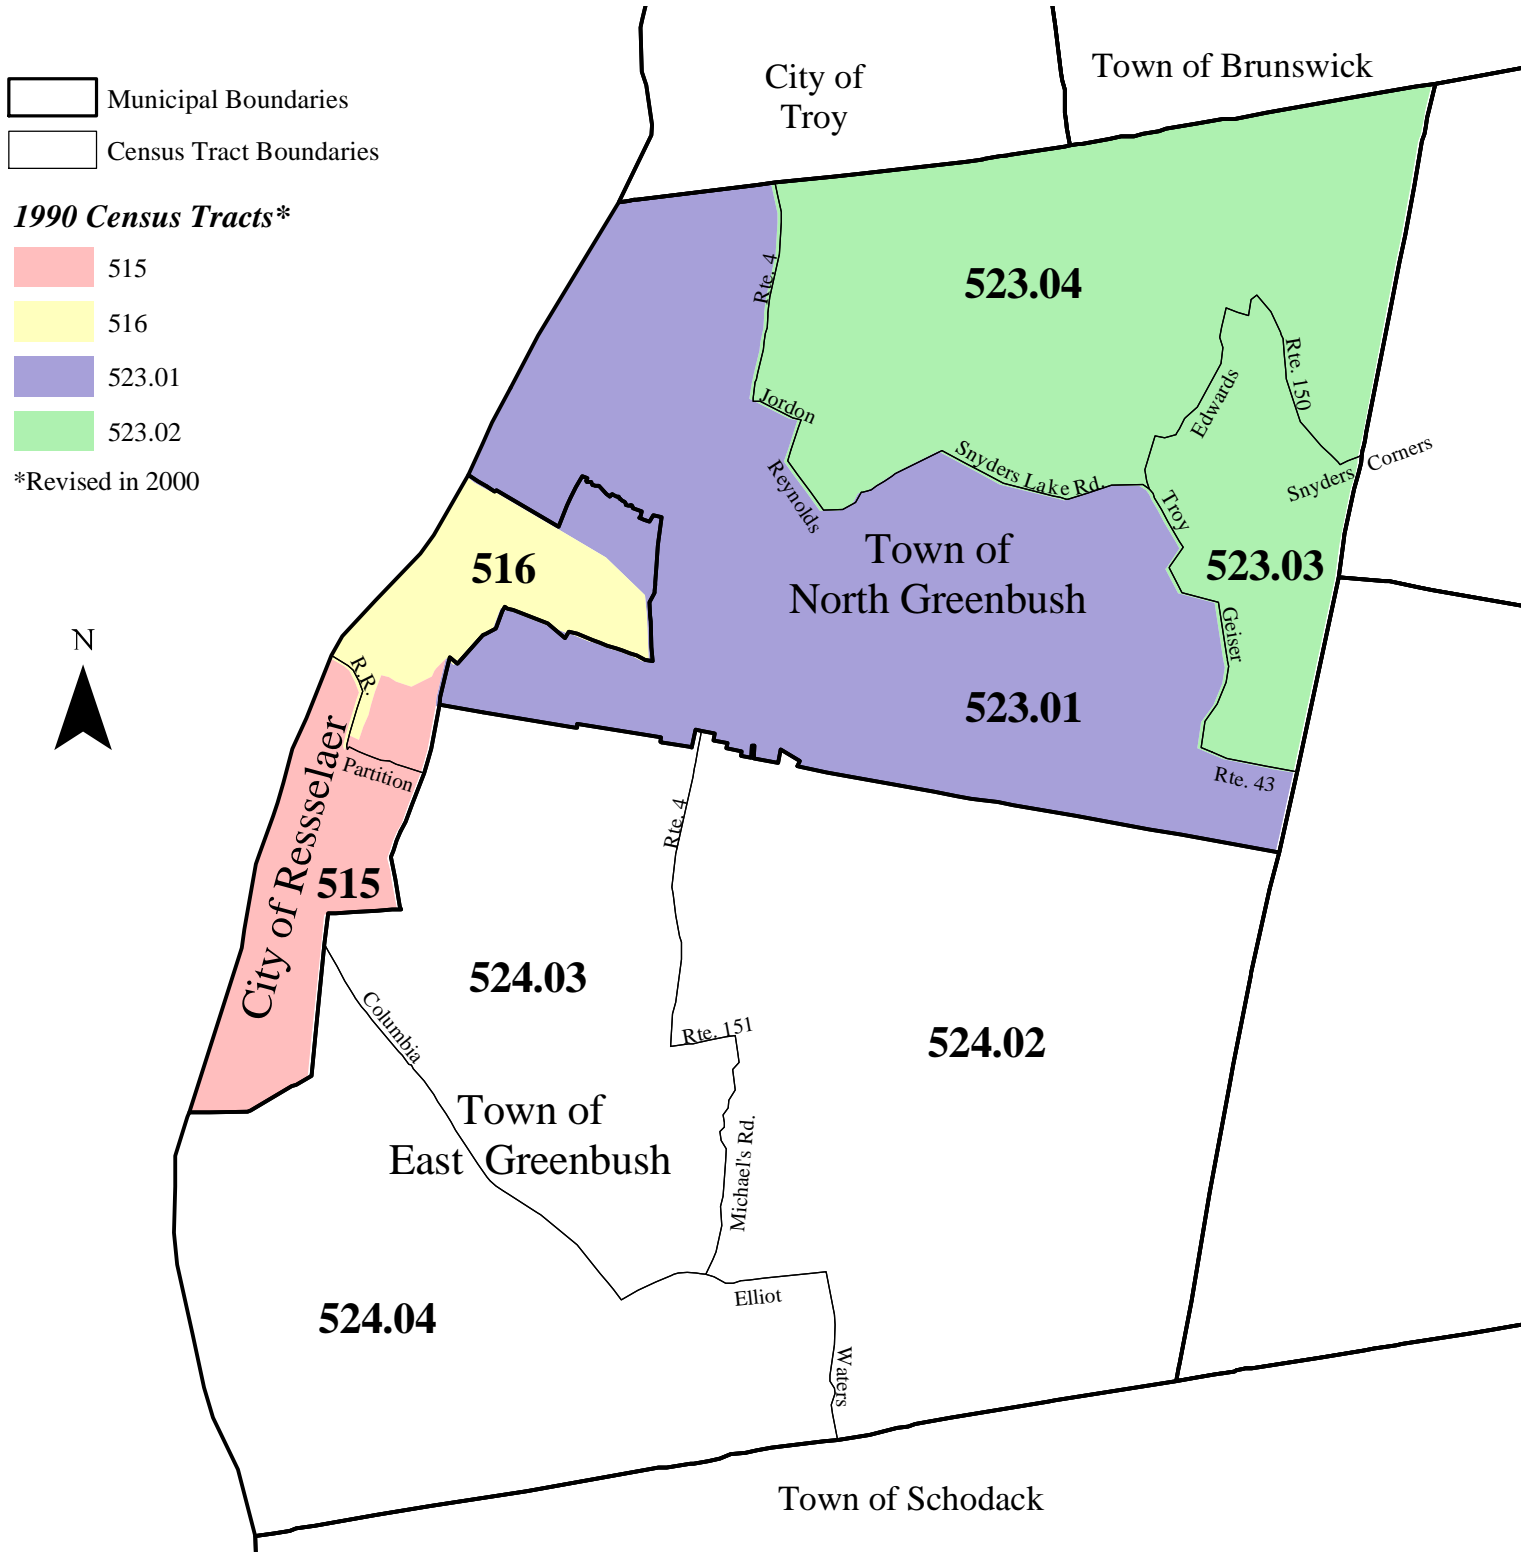

Rensselaer County 2000 Census Tracts

Inset B

City of Rensselaer, Towns of North & East Greenbush

Prepared by the Capital District
Regional Planning Commission