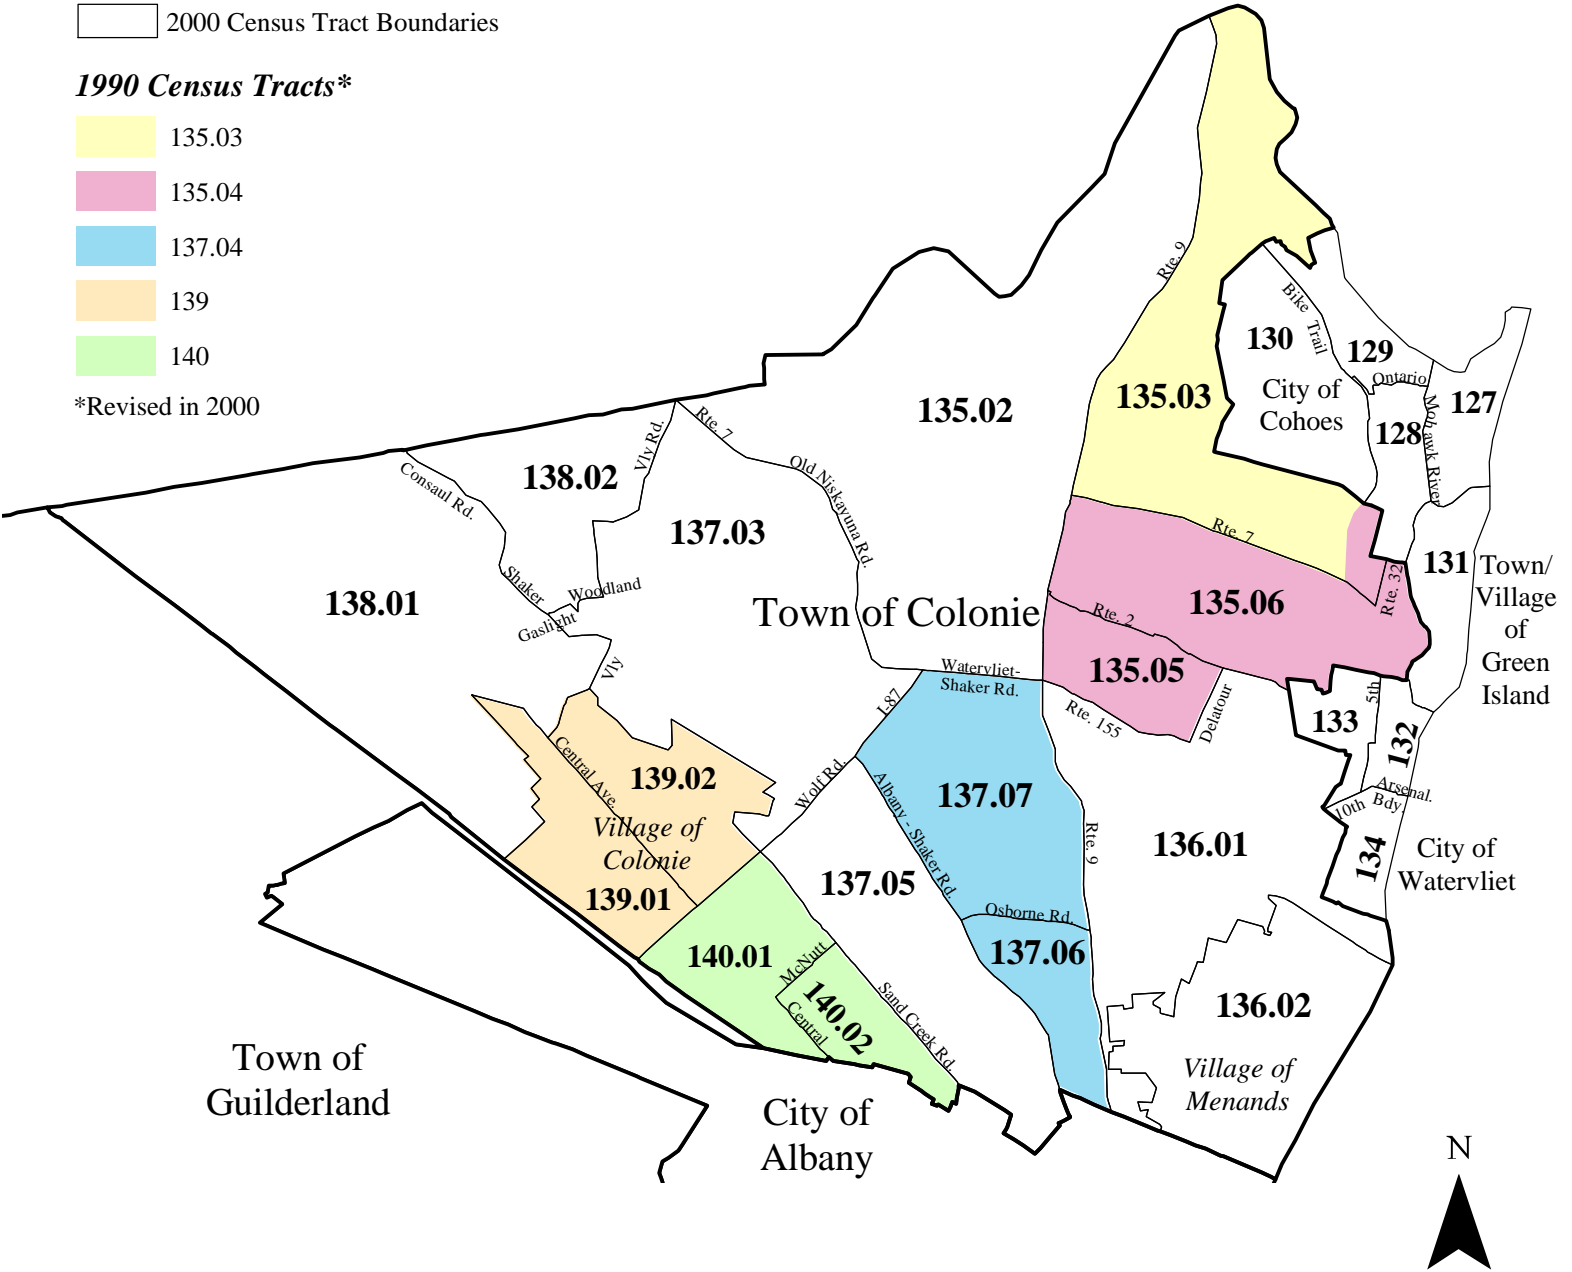

Albany County 2000 Census Tracts

Inset A

Cities of Cohoes & Watervliet, Towns of Colonie & Green Island, Villages of Colonie & Menands

-  Municipal Boundaries
-  2000 Census Tract Boundaries

1990 Census Tracts*

-  135.03
-  135.04
-  137.04
-  139
-  140

*Revised in 2000

Prepared by the Capital District
Regional Planning Commission